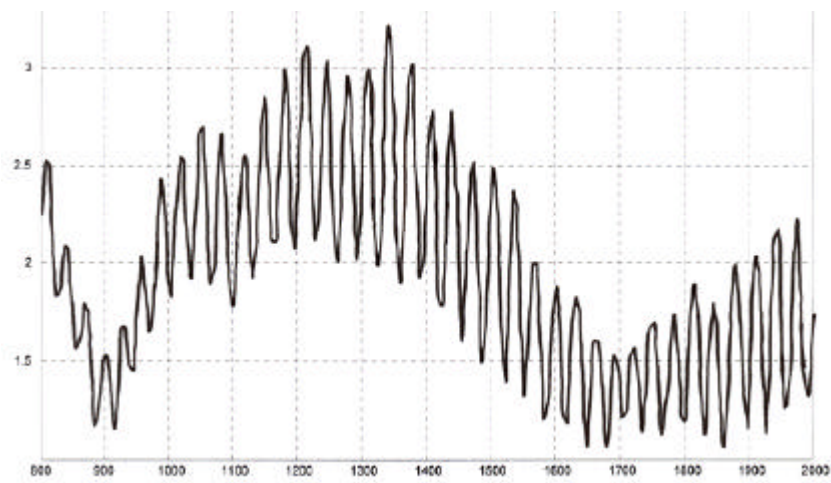

GPSC-DE – Covert/windowmount GPS/GSM antenna

Size - Diameter	70mm
- Height	15mm
Fixing Method	Adhesive pad
GSM Frequency: 870-960 MHz&1710-1880 MHz	
Gain	0 dB
VSWR	< 2.0:1
Cable	RG174 3mFME jack
GPS Frequency: 1575 MHz +/- 4MHz	
Gain	26 dB
VSWR	< 2.0:1
Cable	RG174 3m SMA plug

900 MHz

1800 MHz

GPS

VSWR