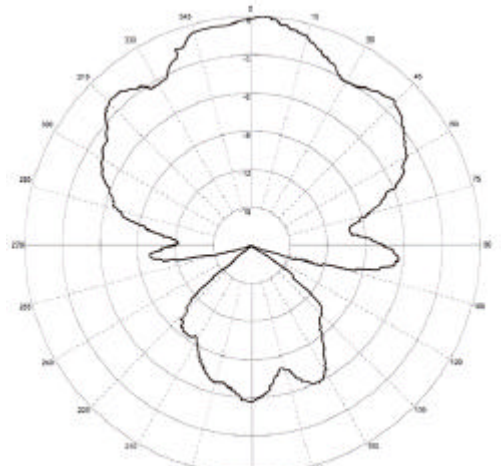

GPSC-DE – Covert/windowmount GPS/GSM antenna

Size - Diameter	70mm
- Height	15mm
Fixing Method	Adhesive pad
GSM Frequency: 870-960 MHz&1710-1880 MHz	
Gain	0 dB
VSWR	< 2.0:1
Cable	RG174 3mFME jack
GPS Frequency: 1575 MHz +/- 4MHz	
Gain	26 dB
VSWR	< 2.0:1
Cable	RG174 3m SMA plug

900 MHz

1800 MHz

GPS

VSWR