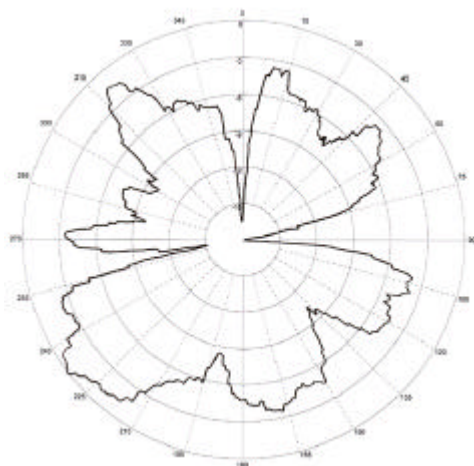

GPSC-DE – Covert/windowmount GPS/GSM antenna

Size - Diameter	70mm
- Height	15mm
Fixing Method	Adhesive pad
GSM Frequency: 870-960 MHz&1710-1880 MHz	
Gain	0 dB
VSWR	< 2.0:1
Cable	RG174 3mFME jack
GPS Frequency: 1575 MHz +/- 4MHz	
Gain	26 dB
VSWR	< 2.0:1
Cable	RG174 3m SMA plug

900 MHz

1800 MHz

GPS

VSWR