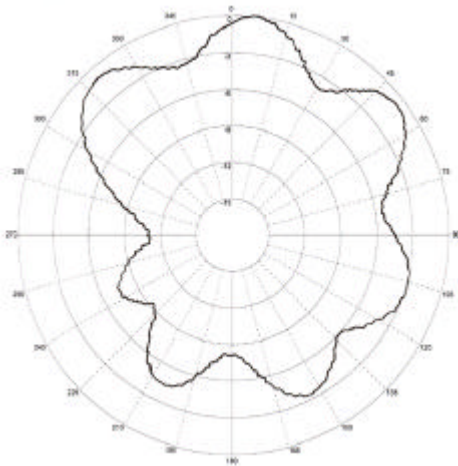

GPSC-DE – Covert/windowmount GPS/GSM antenna

Size - Diameter	70mm
- Height	15mm
Fixing Method	Adhesive pad
GSM Frequency: 870-960 MHz&1710-1880 MHz	
Gain	0 dB
VSWR	< 2.0:1
Cable	RG174 3mFME jack
GPS Frequency: 1575 MHz +/- 4MHz	
Gain	26 dB
VSWR	< 2.0:1
Cable	RG174 3m SMA plug

900 MHz

1800 MHz

GPS

VSWR